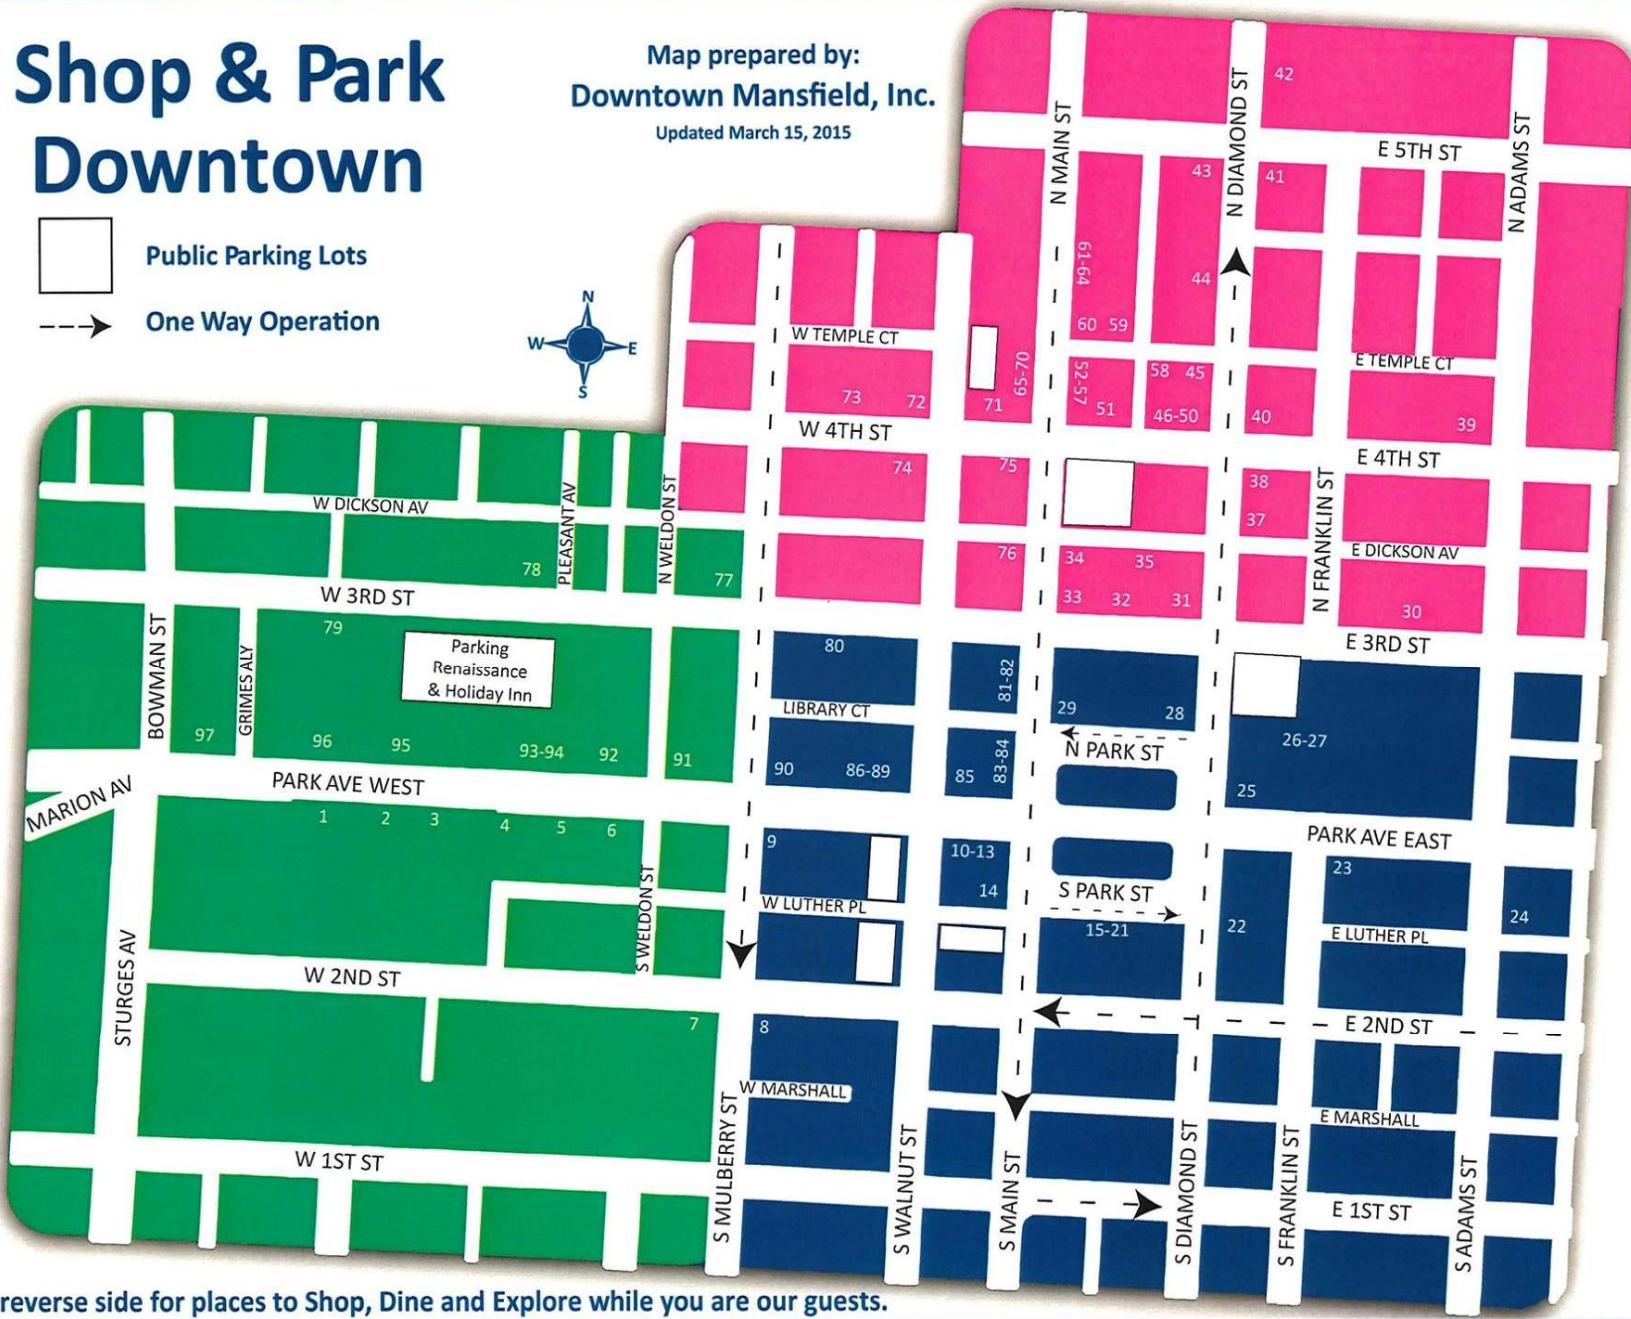

# Shop & Park Downtown

Map prepared by:  
**Downtown Mansfield, Inc.**  
 Updated March 15, 2015

-  Public Parking Lots
-  One Way Operation

See reverse side for places to Shop, Dine and Explore while you are our guests.

### Attractions

- 30. Mansfield Community Playhouse
- 58. The Brickyard Stage
- 73. Little Buckeye Children's Museum
- 75. Richland Carrousel Park & Gift Shoppe
- 80. Mansfield/Richland County Public Library
- 89. Mansfield Memorial Museum
- 95. Renaissance Theatre

### Lodging

- 3. Merit Inn
- 94. Holiday Inn

### Merchants

- 4. Abon Coins, Ltd
- 6. Tobacco Road
- 8. Kafer's Floral Design
- 12. Haring Jewelers
- 16. Nostalgia's Cottage
- 21. Johnson Brother's Jewelry & Loan
- 32. Don Nash, Ltd
- 34. Crowe's Shoes
- 37. Diamond Street Pawn
- 38. Hursh Drugs
- 40. National Electric Supply
- 43. Home & Kitchen Supply
- 50. Tog Loft
- 50. Olive Us
- 52. Element of Art
- 54. City News – Suzy's Smoke Room
- 55. Main Street Books
- 56. Artspace109
- 61. Carrousel Antiques/Carol & Carolyn's
- 65. What Goes 'Round Thrift Shoppe
- 71. Classy Tattoo & Body Piercings
- 72. Country Decor and Antiques
- 72. The Boot Life
- 72. The Little Bo-Tique
- 78. Henne's Drafting & Art Supply
- 82. Squirrel's Den
- 84. John's Hobby Shop
- 97. Family Video